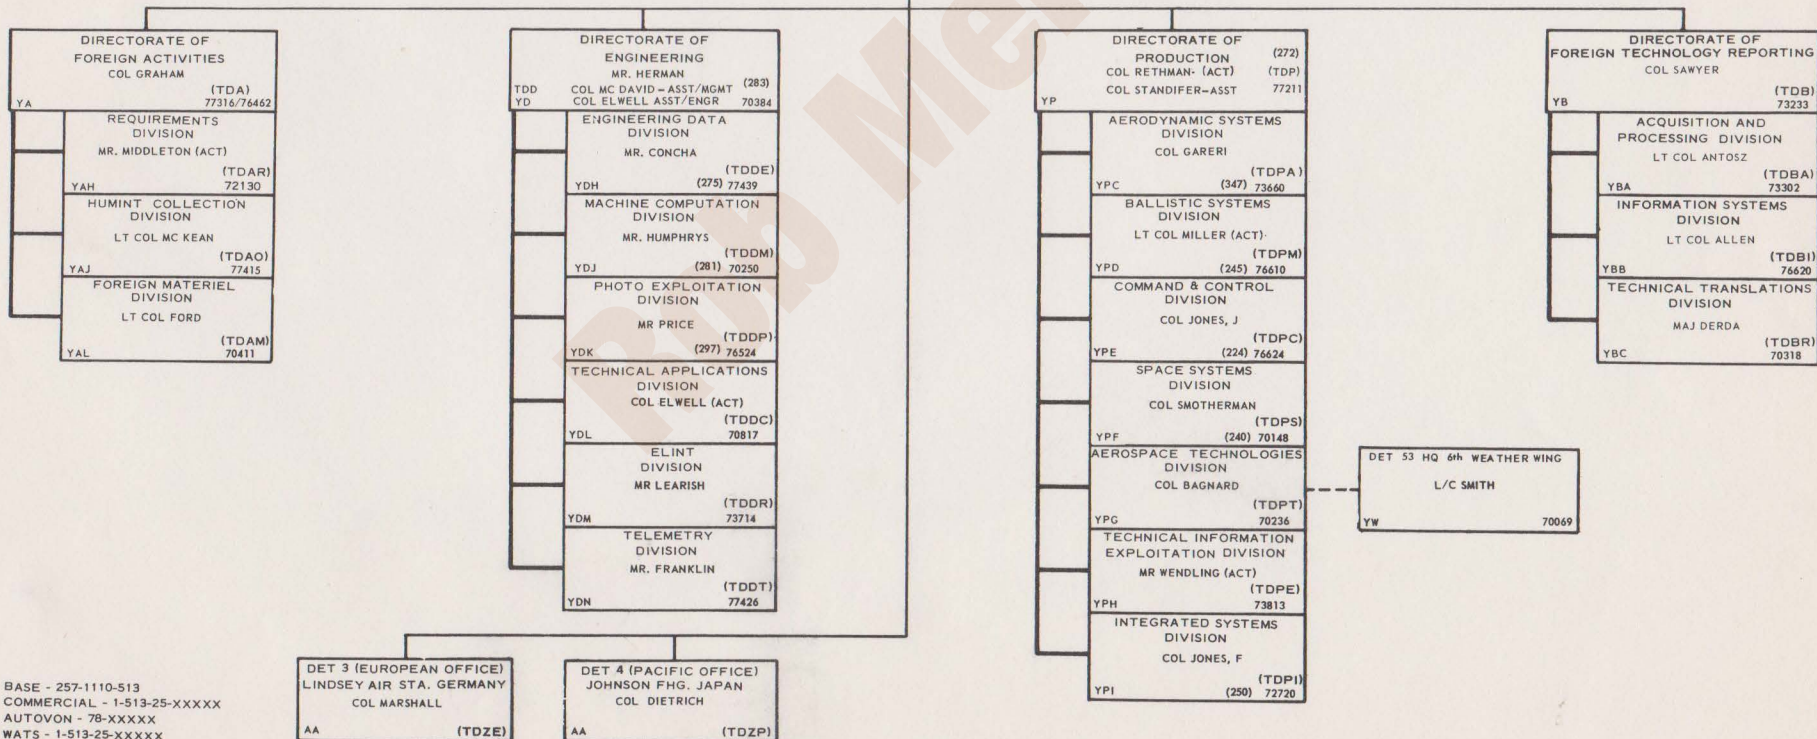

**FOREIGN TECHNOLOGY DIVISION
1 JULY 1968**

(FTD INTERNAL USE ONLY)

BASE - 257-1110-513
COMMERCIAL - 1-513-25-XXXX
AUTOVON - 78-XXXX
WATS - 1-513-25-XXXX