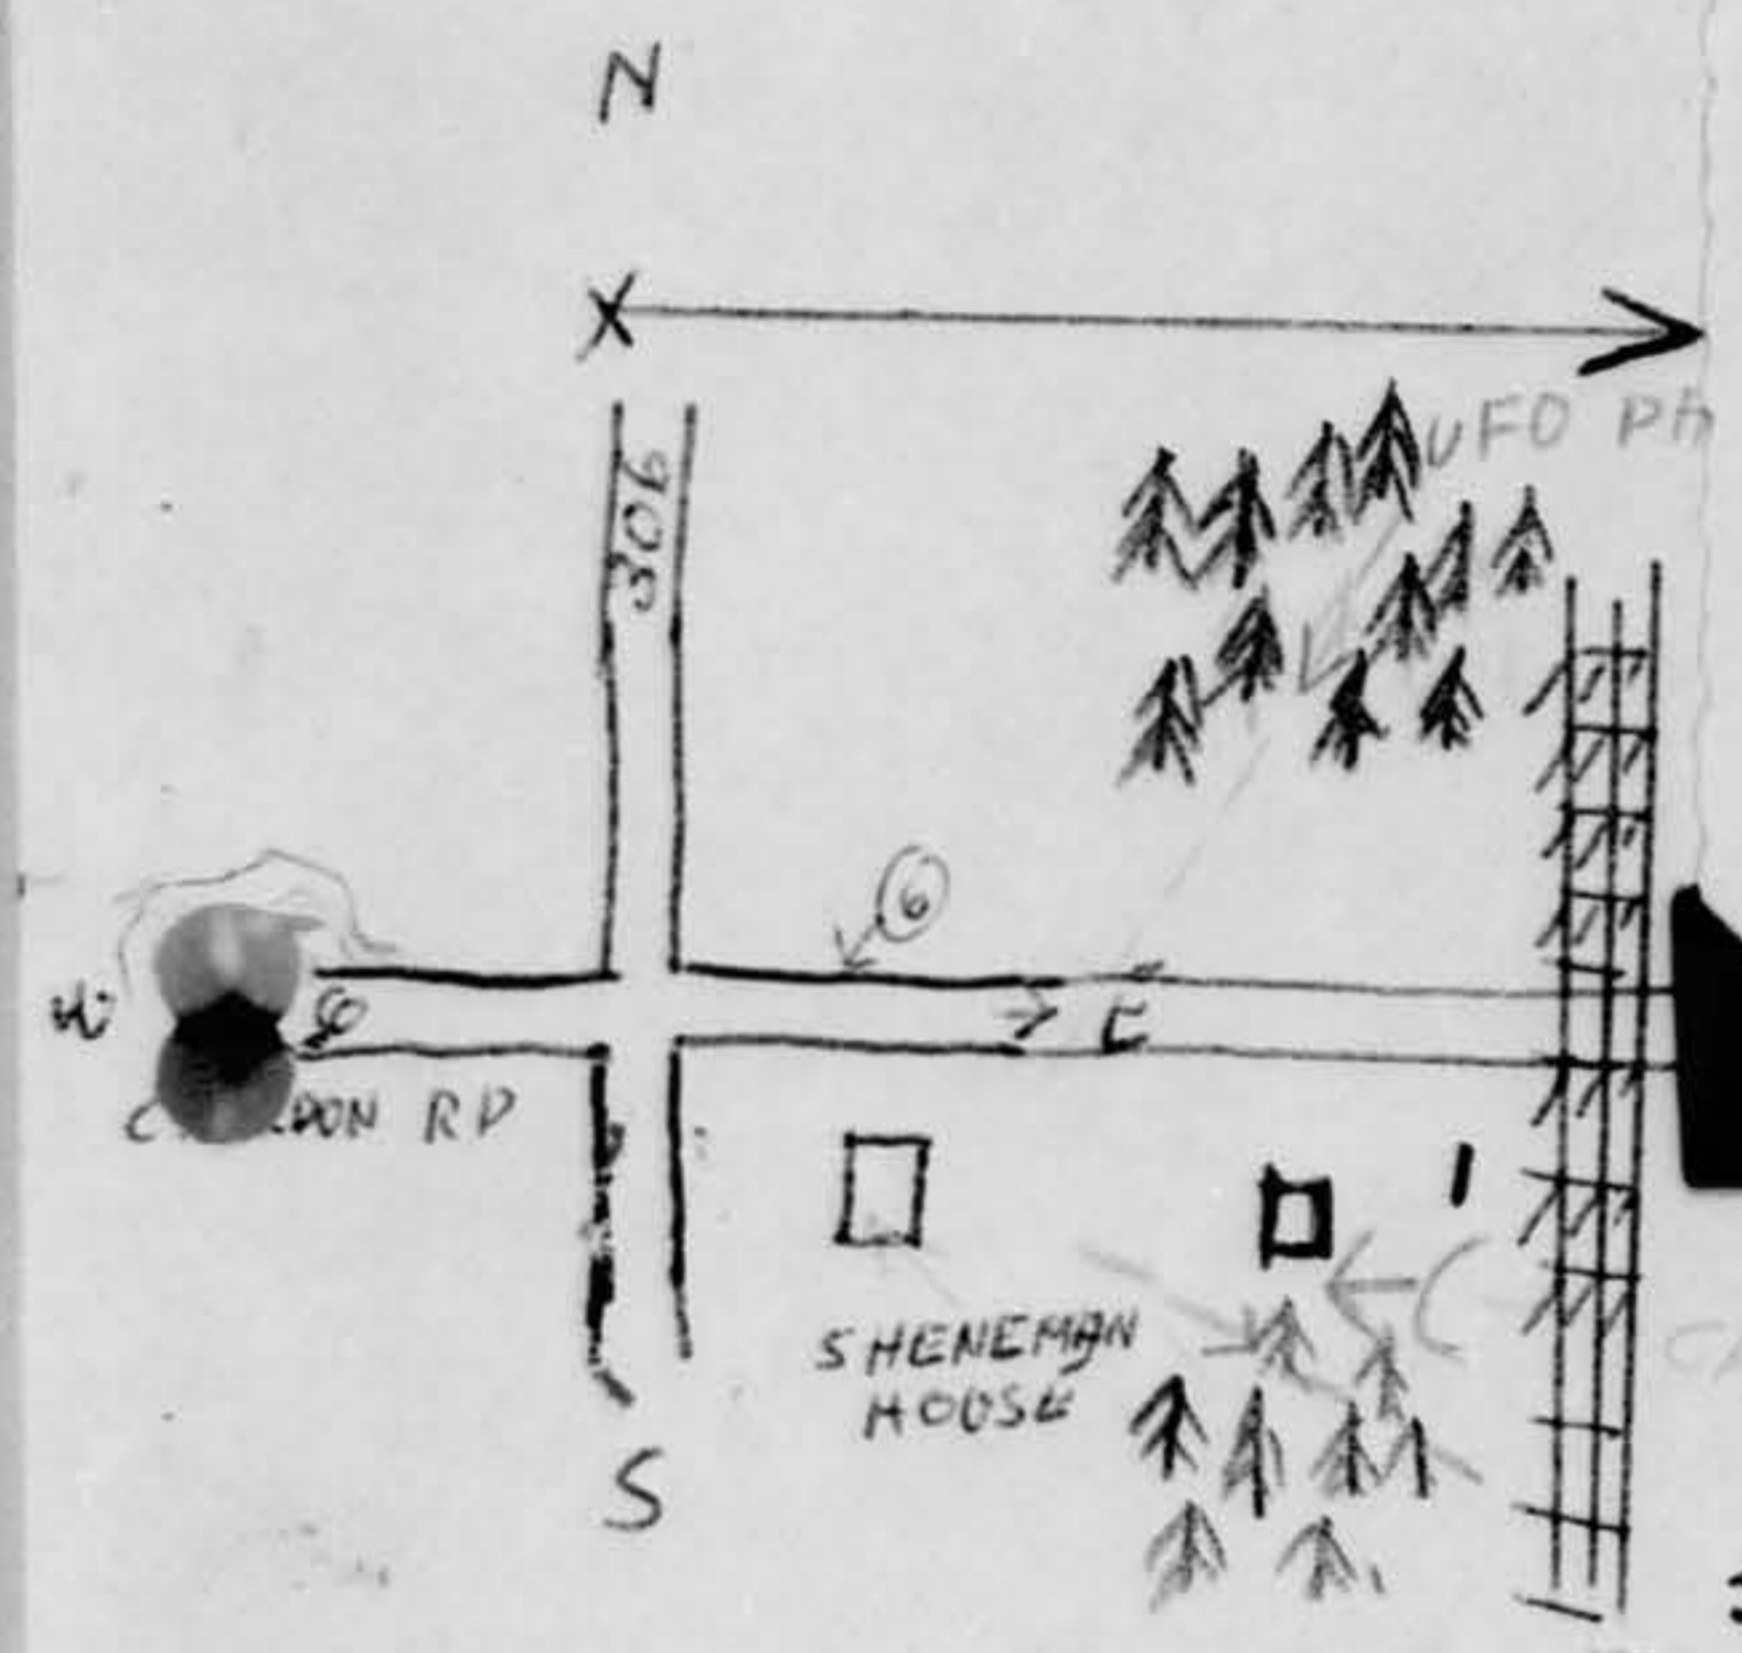

File 3681

late July to early August  
1955

Mulberry Corners , Ohio

2 photos

SHENEMAN  
CASE

PHOTOS  
CAMERA HERE

not true picture  
with the area of Mr. Sheneman's Home

THESE PICTURES SHOW THE GENERAL HEIGHT OF THE  
TREES IN THE AREA WHERE SHENEMAN SIGHTING TOOK PLACE.  
THE UFO WAS FIRST SEEN AND DID TRAVERSE ITS COURSE  
AT TREE TOP LEVEL, ESTIMATED ALTITUDE OF TRAVERSE 60' TO  
MAX OF 100'